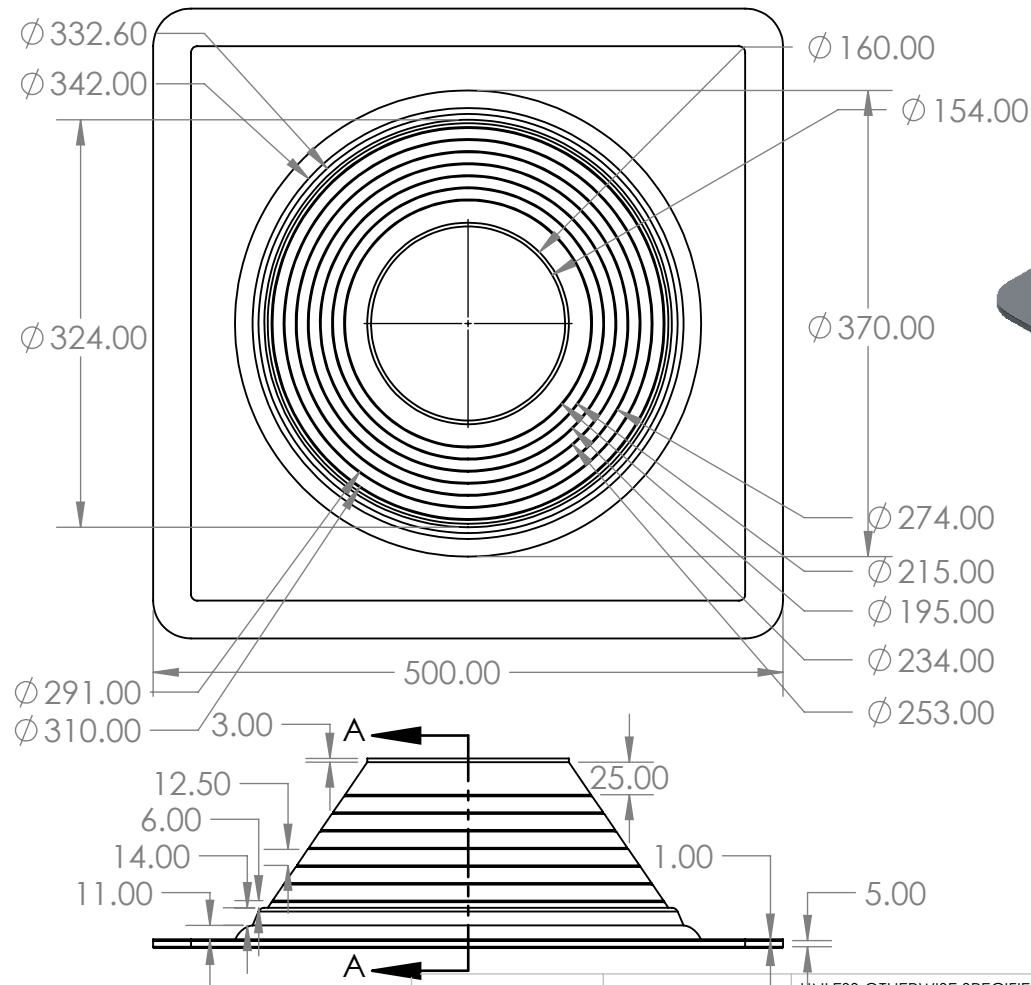

# MasterFlash No8X Square Base 171 – 381mm Grey

B

B

A

A

**PROPRIETARY AND CONFIDENTIAL**

THE INFORMATION CONTAINED IN THIS DRAWING IS THE SOLE PROPERTY OF AZTEC AUSTRALASIA. ANY REPRODUCTION IN PART OR AS A WHOLE WITHOUT THE WRITTEN PERMISSION OF AZTEC AUSTRALASIA IS PROHIBITED.

UNLESS OTHERWISE SPECIFIED:

DIMENSIONS ARE IN INCHES  
 TOLERANCES:  
 FRACTIONAL ±  
 ANGULAR: MACH ± BEND ±  
 TWO PLACE DECIMAL ±  
 THREE PLACE DECIMAL ±

INTERPRET GEOMETRIC TOLERANCING PER:

MATERIAL

**MFS8XG**

REV

SCALE: 1:10

WEIGHT:

SHEET 1 OF 1

2

1