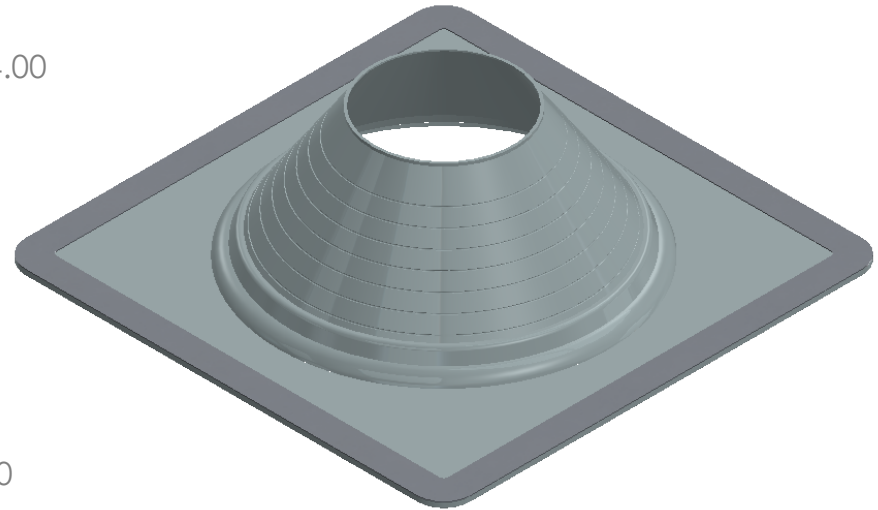

# MasterFlash No8X Square Base 171 – 381mm Grey

B

B

A

A

**PROPRIETARY AND CONFIDENTIAL**

THE INFORMATION CONTAINED IN THIS DRAWING IS THE SOLE PROPERTY OF AZTEC AUSTRALASIA. ANY REPRODUCTION IN PART OR AS A WHOLE WITHOUT THE WRITTEN PERMISSION OF AZTEC AUSTRALASIA IS PROHIBITED.

UNLESS OTHERWISE SPECIFIED:

DIMENSIONS ARE IN INCHES  
 TOLERANCES:  
 FRACTIONAL ±  
 ANGULAR: MACH ± BEND ±  
 TWO PLACE DECIMAL ±  
 THREE PLACE DECIMAL ±

INTERPRET GEOMETRIC TOLERANCING PER:

MATERIAL