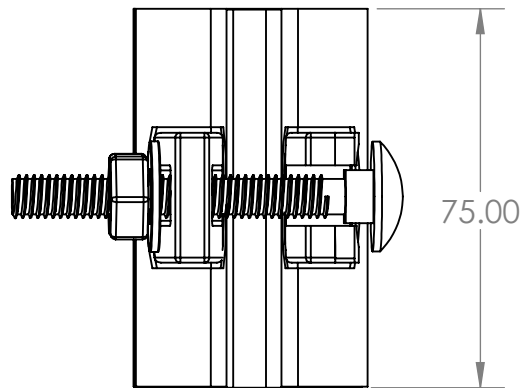

2

1

Clamp Repair Full Circle Suit CU 32mm

Description

-Suitable for most tubes or small pipes.
 -Wenac stainless steel clamps are a quick and easy solution to fix the leakage on the tubes or small pipes. It is ideally suitable for pinholes or tiny cracks along the pipe line. It can sustain up to 16 bar internal pipe pressure.

		UNLESS OTHERWISE SPECIFIED:		NAME	DATE		
		DIMENSIONS ARE IN INCHES		DRAWN		TITLE:	
		TOLERANCES:		CHECKED			
		FRACTIONAL ±		ENG APPR.			
		ANGULAR: MACH ± BEND ±		MFG APPR.			
		TWO PLACE DECIMAL ±		Q.A.		SIZE	
		THREE PLACE DECIMAL ±		COMMENTS:		DWG. NO.	
		INTERPRET GEOMETRIC TOLERANCING PER:				AZTRC32	
		MATERIAL				REV	
NEXT ASSY	USED ON	FINISH				SCALE: 1:2	
APPLICATION		DO NOT SCALE DRAWING				WEIGHT:	
						SHEET 1 OF 1	