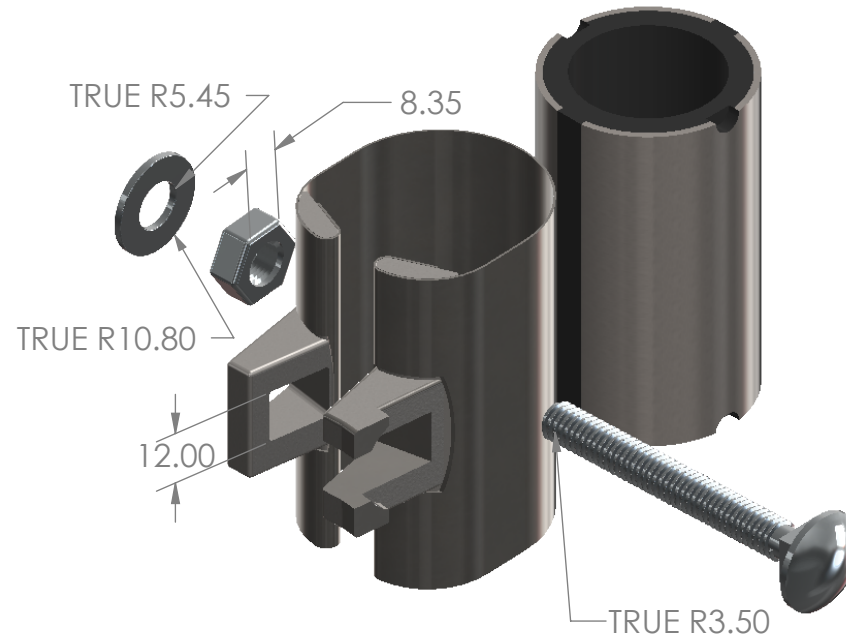

2

1

Clamp Repair Full Circle Suit CU 32mm

Description

-Suitable for most tubes or small pipes.
 -Wenac stainless steel clamps are a quick and easy solution to fix the leakage on the tubes or small pipes. It is ideally suitable for pinholes or tiny cracks along the pipe line. It can sustain up to 16 bar internal pipe pressure.

		UNLESS OTHERWISE SPECIFIED:		NAME	DATE		
		DIMENSIONS ARE IN INCHES		DRAWN		TITLE:	
		TOLERANCES:		CHECKED			
		FRACTIONAL ±		ENG APPR.			
		ANGULAR: MACH ± BEND ±		MFG APPR.			
		TWO PLACE DECIMAL ±		Q.A.		SIZE	
		THREE PLACE DECIMAL ±		COMMENTS:		DWG. NO.	
		INTERPRET GEOMETRIC TOLERANCING PER:				AZTRC32	
		MATERIAL				REV	
NEXT ASSY	USED ON	FINISH				SCALE: 1:2	
APPLICATION		DO NOT SCALE DRAWING				WEIGHT:	
						SHEET 1 OF 1	