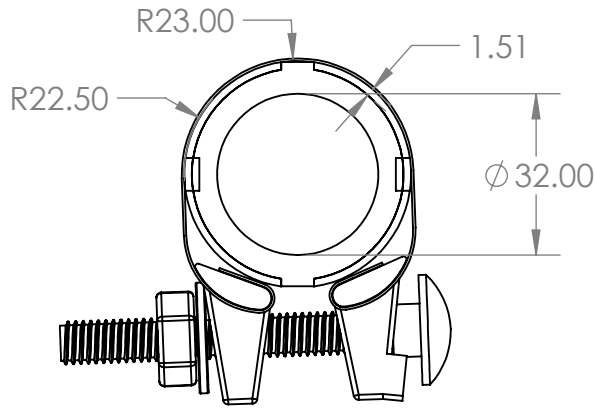

2

1

Clamp Repair Full Circle Suit CU 32mm

Description

-Suitable for most tubes or small pipes.
 -Wenac stainless steel clamps are a quick and easy solution to fix the leakage on the tubes or small pipes. It is ideally suitable for pinholes or tiny cracks along the pipe line. It can sustain up to 16 bar internal pipe pressure.

		UNLESS OTHERWISE SPECIFIED:		NAME	DATE		
		DIMENSIONS ARE IN INCHES		DRAWN		TITLE:	
		TOLERANCES:		CHECKED			
		FRACTIONAL ±		ENG APPR.			
		ANGULAR: MACH ± BEND ±		MFG APPR.			
		TWO PLACE DECIMAL ±		Q.A.		SIZE	
		THREE PLACE DECIMAL ±		COMMENTS:		DWG. NO.	
		INTERPRET GEOMETRIC TOLERANCING PER:				AZTRC32	
		MATERIAL				REV	
NEXT ASSY	USED ON	FINISH				SCALE: 1:2	
APPLICATION		DO NOT SCALE DRAWING				WEIGHT:	
						SHEET 1 OF 1	