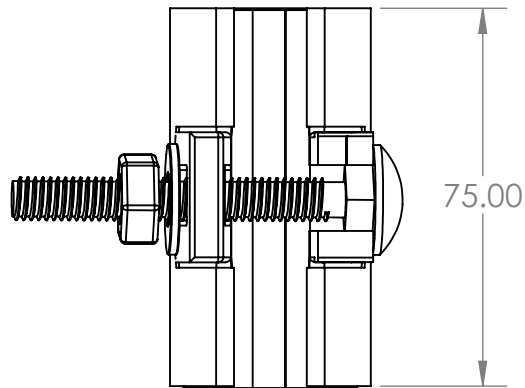

### Clamp Repair Full Circle Suit CU 20mm

#### Description

-Suitable for most tubes or small pipes.  
 -Wenac stainless steel clamps are a quick and easy solution to fix the leakage on the tubes or small pipes. It is ideally suitable for pinholes or tiny cracks along the pipe line. It can sustain up to 16 bar internal pipe pressure.

TITLE:

SIZE	DWG. NO.	REV
<b>A</b>	<b>AZTRC20</b>	
SCALE: 1:2	WEIGHT:	SHEET 1 OF 1

2

1