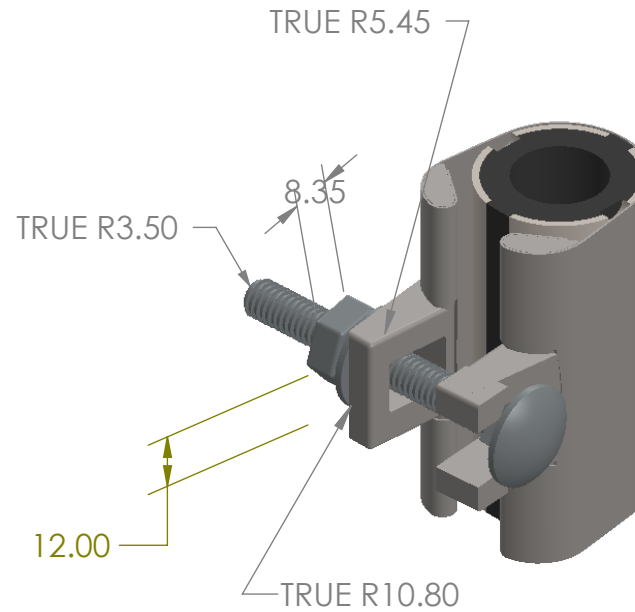

### Clamp Repair Full Circle Suit CU 20mm

#### Description

-Suitable for most tubes or small pipes.  
 -Wenac stainless steel clamps are a quick and easy solution to fix the leakage on the tubes or small pipes. It is ideally suitable for pinholes or tiny cracks along the pipe line. It can sustain up to 16 bar internal pipe pressure.

		UNLESS OTHERWISE SPECIFIED:		NAME	DATE
		DIMENSIONS ARE IN INCHES TOLERANCES: FRACTIONAL ± ANGULAR: MACH ± BEND ± TWO PLACE DECIMAL ± THREE PLACE DECIMAL ±		DRAWN	
		INTERPRET GEOMETRIC TOLERANCING PER:		CHECKED	
		MATERIAL		ENG APPR.	
		FINISH		MFG APPR.	
				Q.A.	
				COMMENTS:	
NEXT ASSY	USED ON				
APPLICATION		DO NOT SCALE DRAWING			

TITLE:

SIZE	DWG. NO.	REV
<b>A</b>	<b>AZTRC20</b>	
SCALE: 1:2	WEIGHT:	SHEET 1 OF 1

2

1