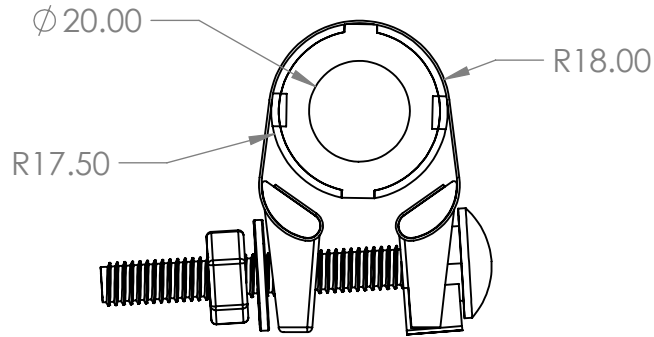

### Clamp Repair Full Circle Suit CU 20mm

#### Description

-Suitable for most tubes or small pipes.  
 -Wenac stainless steel clamps are a quick and easy solution to fix the leakage on the tubes or small pipes. It is ideally suitable for pinholes or tiny cracks along the pipe line. It can sustain up to 16 bar internal pipe pressure.

		UNLESS OTHERWISE SPECIFIED:		NAME	DATE
		DIMENSIONS ARE IN INCHES TOLERANCES: FRACTIONAL ± ANGULAR: MACH ± BEND ± TWO PLACE DECIMAL ± THREE PLACE DECIMAL ±		DRAWN	
		INTERPRET GEOMETRIC TOLERANCING PER:		CHECKED	
		MATERIAL		ENG APPR.	
		FINISH		MFG APPR.	
				Q.A.	
				COMMENTS:	
NEXT ASSY	USED ON				
APPLICATION		DO NOT SCALE DRAWING			

TITLE:

SIZE	DWG. NO.	REV
<b>A</b>	<b>AZTRC20</b>	
SCALE: 1:2	WEIGHT:	SHEET 1 OF 1

2

1