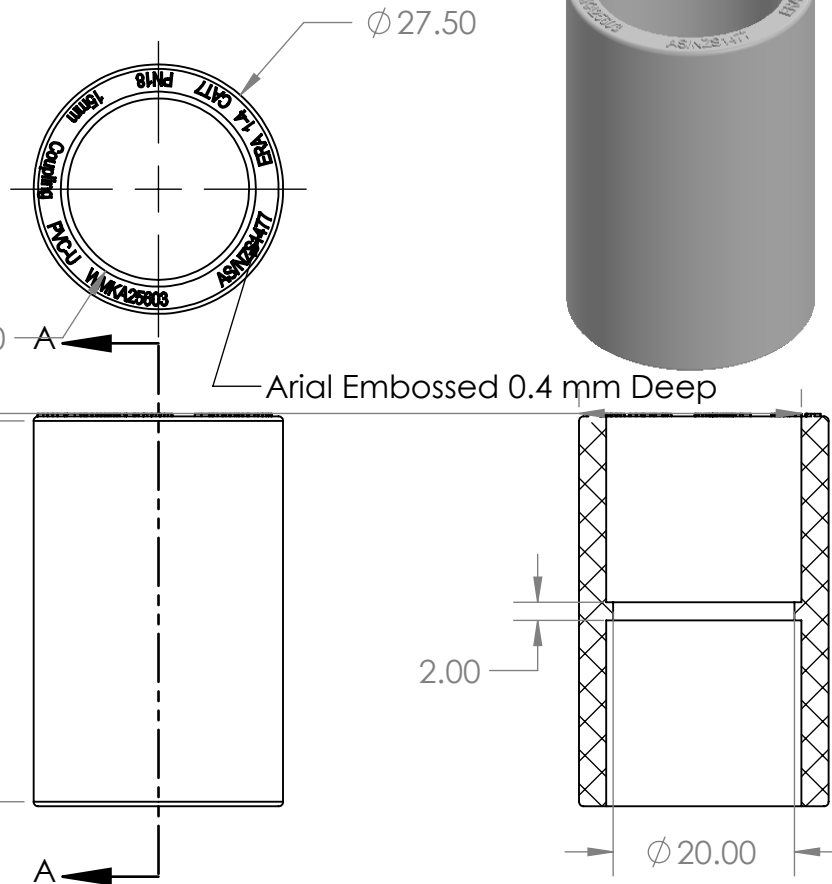

2

1

Coupling Cat 7 PVC Pressure 20mm

Description

- Pressure fittings are used for a large variety of high-pressure water applications. Including irrigation and water reticulation. Aztec PVC Pressure fittings comply with AS/NZS 1477.
- Comply with AS/NZS 1477
 - WaterMark certified
 - Comply with AS/NZS 4020 for drinking water application
 - BEP - PVC certified
 - Pressure ratings: PN18 (\leq DN50), PN15 ($>$ DN50)
 - Joint types: Solvent Cement Joint (SCJ) or Threaded (BSP)
 - Size range: DN15 - DN150
 - Working temperature: 0°C - 50°C
 - Colour: White

SECTION A-A
SCALE 1.2 : 1

B

B

A

A

PROPRIETARY AND CONFIDENTIAL

THE INFORMATION CONTAINED IN THIS DRAWING IS THE SOLE PROPERTY OF <INSERT COMPANY NAME HERE>. ANY REPRODUCTION IN PART OR AS A WHOLE WITHOUT THE WRITTEN PERMISSION OF <INSERT COMPANY NAME HERE> IS PROHIBITED.

		UNLESS OTHERWISE SPECIFIED:		NAME	DATE
		DIMENSIONS ARE IN INCHES	DRAWN		
		TOLERANCES:	CHECKED		
		FRACTIONAL \pm	ENG APPR.		
		ANGULAR: MACH \pm BEND \pm	MFG APPR.		
		TWO PLACE DECIMAL \pm	Q.A.		
		THREE PLACE DECIMAL \pm	COMMENTS:		
		INTERPRET GEOMETRIC TOLERANCING PER:			
		MATERIAL			
		FINISH			
NEXT ASSY	USED ON				
APPLICATION		DO NOT SCALE DRAWING			

TITLE:

SIZE	DWG. NO.	REV
A	PF715	
SCALE: 1:1	WEIGHT:	SHEET 1 OF 1

2

1