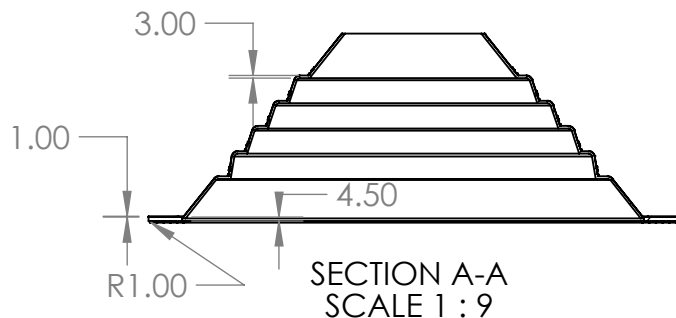

2

1

MasterFlash No9X Square Base 171 – 520mm Black

B

B

A

A

PROPRIETARY AND CONFIDENTIAL

THE INFORMATION CONTAINED IN THIS DRAWING IS THE SOLE PROPERTY OF AZTEC AUSTRALASIA. ANY REPRODUCTION IN PART OR AS A WHOLE WITHOUT THE WRITTEN PERMISSION OF AZTEC AUSTRALASIA IS PROHIBITED.

		UNLESS OTHERWISE SPECIFIED:	NAME	DATE	05/09/2023		
		DIMENSIONS ARE IN INCHES	DRAWN		TITLE: MFS9XB		
		TOLERANCES:	CHECKED				
		FRACTIONAL ±	ENG APPR.				
		ANGULAR: MACH ± BEND ±	MFG APPR.				
		TWO PLACE DECIMAL ±	Q.A.		SIZE	DWG. NO.	REV
		THREE PLACE DECIMAL ±	COMMENTS:		A	1	
NEXT ASSY	USED ON	MATERIAL			SCALE: 1:10	WEIGHT:	SHEET 1 OF 1
	APPLICATION	FINISH					
		DO NOT SCALE DRAWING					