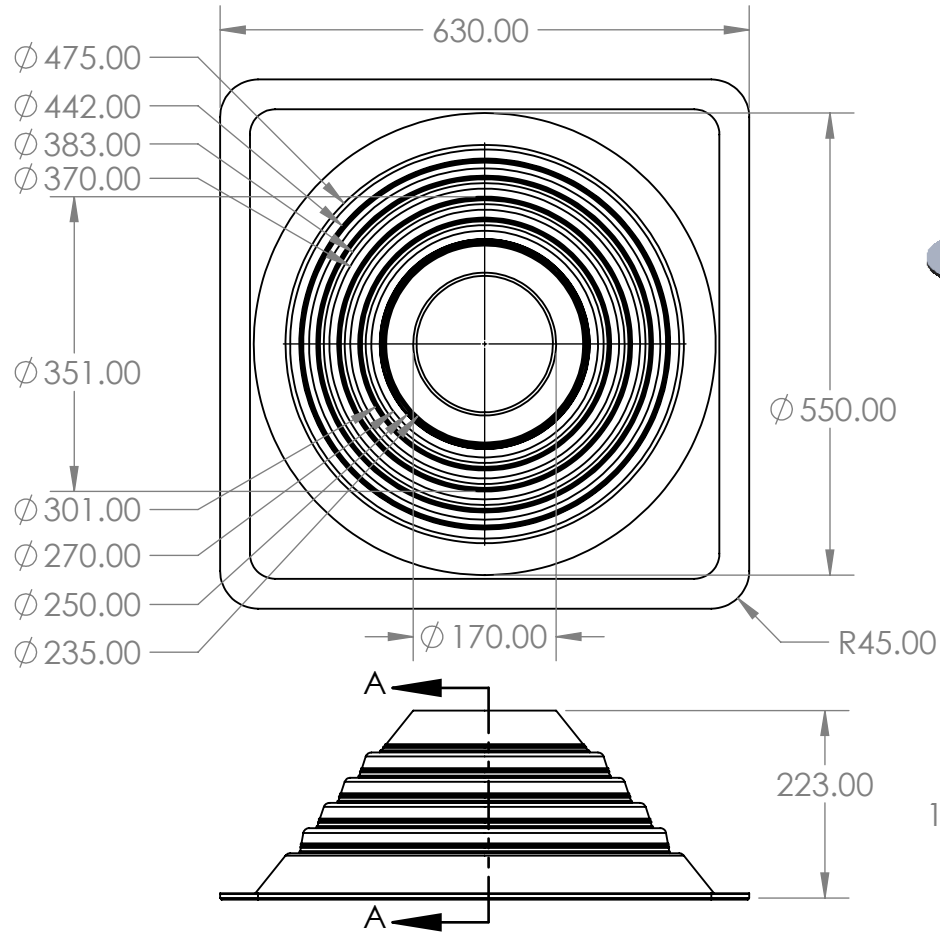

2

1

MasterFlash No9X Square Base 171 – 520mm Black

B

B

A

A

PROPRIETARY AND CONFIDENTIAL

THE INFORMATION CONTAINED IN THIS DRAWING IS THE SOLE PROPERTY OF AZTEC AUSTRALASIA. ANY REPRODUCTION IN PART OR AS A WHOLE WITHOUT THE WRITTEN PERMISSION OF AZTEC AUSTRALASIA IS PROHIBITED.

		UNLESS OTHERWISE SPECIFIED:	NAME	DATE	05/09/2023		
		DIMENSIONS ARE IN INCHES	DRAWN		TITLE: MFS9XB		
		TOLERANCES:	CHECKED				
		FRACTIONAL ±	ENG APPR.				
		ANGULAR: MACH ± BEND ±	MFG APPR.				
		TWO PLACE DECIMAL ±	Q.A.		SIZE	DWG. NO.	REV
		THREE PLACE DECIMAL ±	COMMENTS:		A	1	
NEXT ASSY	USED ON	MATERIAL			SCALE: 1:10	WEIGHT:	SHEET 1 OF 1
	APPLICATION	FINISH					
		DO NOT SCALE DRAWING					