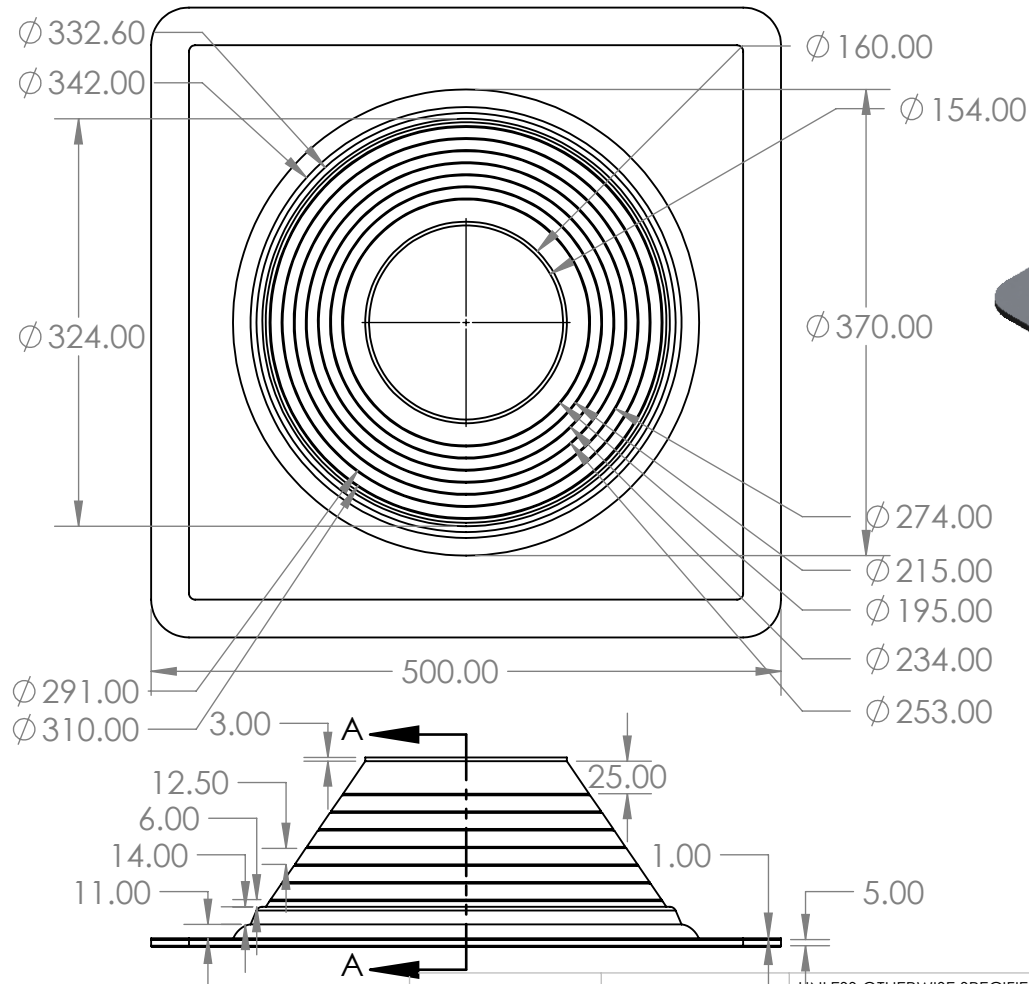

2

1

MasterFlash No8X Square Base 171 – 381mm Black

B

B

A

A

PROPRIETARY AND CONFIDENTIAL

DIMENSIONS ARE IN INCHES
TOLERANCES:
FRACTIONAL ±
ANGULAR: MACH ± BEND ±
TWO PLACE DECIMAL ±
THREE PLACE DECIMAL ±

INTERPRET GEOMETRIC
TOLERANCING PER:

MATERIAL

FINISH

DO NOT SCALE DRAWING

NEXT ASSY

USED ON

TITLE:

SIZE

DWG. NO.

REV

A

MFS8XB

SCALE: 1:10

WEIGHT: