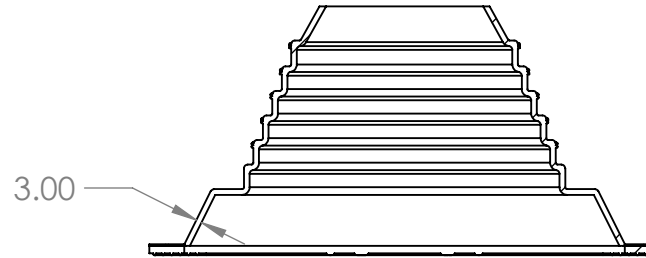

2

1

MasterFlash No5 Square Base 102 – 210mm Grey

SECTION A-A
SCALE 1 : 4

B

B

A

A

		UNLESS OTHERWISE SPECIFIED:		NAME	DATE			
		DIMENSIONS ARE IN INCHES		DRAWN		TITLE:		
		TOLERANCES:		CHECKED				
		FRACTIONAL ±		ENG APPR.				
		ANGULAR: MACH ± BEND ±		MFG APPR.				
		TWO PLACE DECIMAL ±		Q.A.		SIZE	DWG. NO.	REV
		THREE PLACE DECIMAL ±		COMMENTS:		A	MFS5G	
NEXT ASSY	USED ON	MATERIAL				SCALE: 1:5	WEIGHT:	SHEET 1 OF 1
	APPLICATION	FINISH						
		DO NOT SCALE DRAWING						