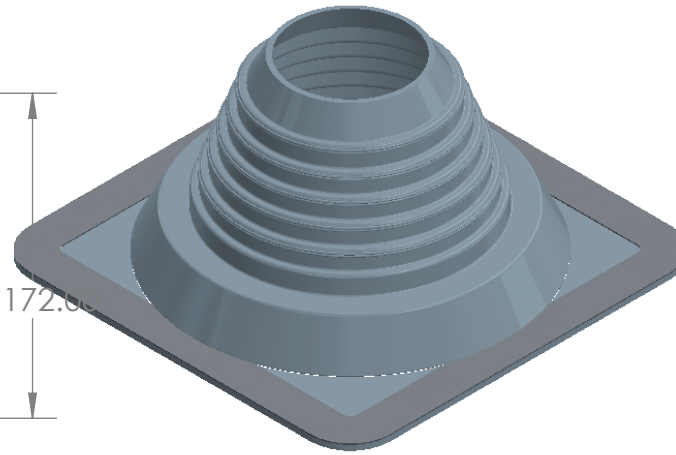

2

1

MasterFlash No5 Square Base 102 – 210mm Grey

SECTION A-A
SCALE 1 : 4

B

B

A

A

		UNLESS OTHERWISE SPECIFIED:		NAME	DATE			
		DIMENSIONS ARE IN INCHES		DRAWN		TITLE:		
		TOLERANCES:		CHECKED				
		FRACTIONAL ±		ENG APPR.				
		ANGULAR: MACH ± BEND ±		MFG APPR.				
		TWO PLACE DECIMAL ±		Q.A.		SIZE	DWG. NO.	REV
		THREE PLACE DECIMAL ±		COMMENTS:		A	MFS5G	
NEXT ASSY	USED ON	MATERIAL				SCALE: 1:5	WEIGHT:	SHEET 1 OF 1
	APPLICATION	FINISH						
		DO NOT SCALE DRAWING						