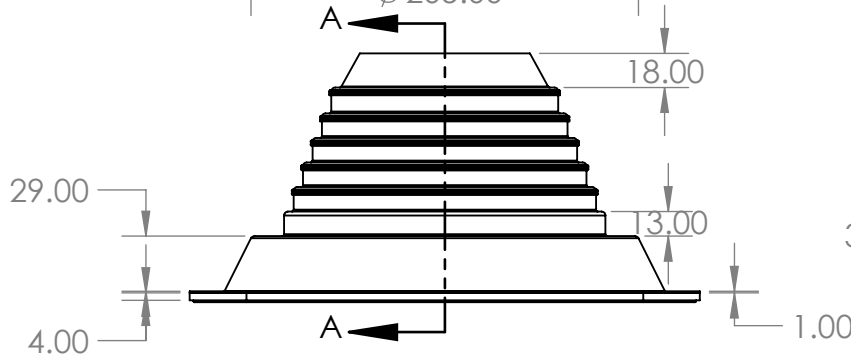

2

1

MasterFlash No5 Square Base 102 – 210mm Grey

SECTION A-A
SCALE 1 : 4

B

B

A

A

		UNLESS OTHERWISE SPECIFIED:		NAME	DATE			
		DIMENSIONS ARE IN INCHES		DRAWN		TITLE:		
		TOLERANCES:		CHECKED				
		FRACTIONAL ±		ENG APPR.				
		ANGULAR: MACH ± BEND ±		MFG APPR.				
		TWO PLACE DECIMAL ±		Q.A.		SIZE	DWG. NO.	REV
		THREE PLACE DECIMAL ±		COMMENTS:		A	MFS5G	
NEXT ASSY	USED ON	MATERIAL				SCALE: 1:5	WEIGHT:	SHEET 1 OF 1
	APPLICATION	FINISH						
		DO NOT SCALE DRAWING						