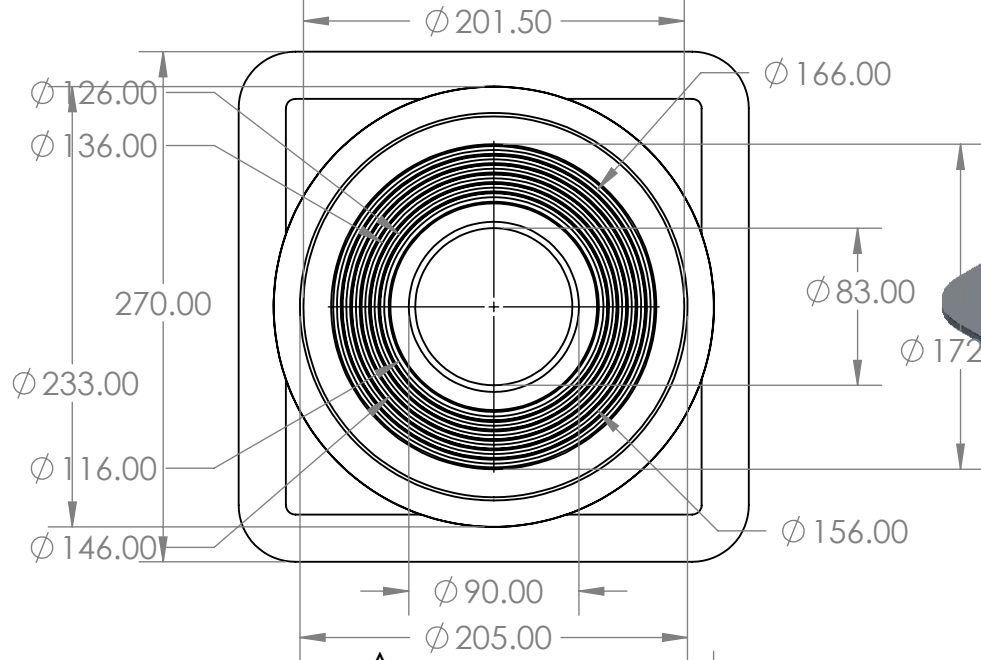

2

1

MasterFlash No5 Square Base 102 – 210mm Grey

SECTION A-A
SCALE 1 : 4

B

B

A

A

		UNLESS OTHERWISE SPECIFIED:		NAME	DATE			
		DIMENSIONS ARE IN INCHES		DRAWN		TITLE:		
		TOLERANCES:		CHECKED				
		FRACTIONAL ±		ENG APPR.				
		ANGULAR: MACH ± BEND ±		MFG APPR.				
		TWO PLACE DECIMAL ±		Q.A.		SIZE	DWG. NO.	REV
		THREE PLACE DECIMAL ±		COMMENTS:		A	MFS5G	
NEXT ASSY	USED ON	MATERIAL				SCALE: 1:5	WEIGHT:	SHEET 1 OF 1
	APPLICATION	FINISH						
		DO NOT SCALE DRAWING						