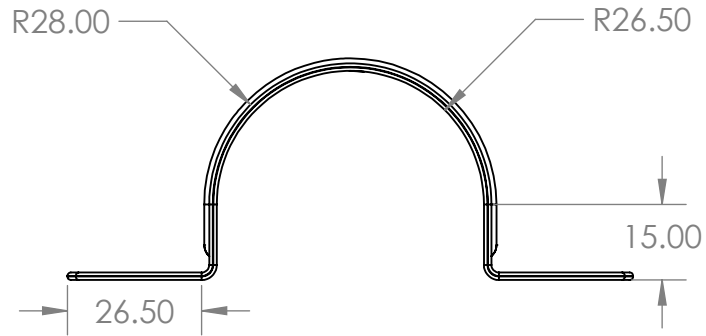

### Saddle Galvanised Pipe 40mm

THE INFORMATION CONTAINED IN THIS DRAWING IS THE SOLE PROPERTY OF AZTEC AUSTRALASIA. ANY REPRODUCTION IN PART OR AS A WHOLE WITHOUT THE WRITTEN PERMISSION OF AZTEC AUSTRALASIA IS PROHIBITED.

|             |         |                                      |           |      |      |
|-------------|---------|--------------------------------------|-----------|------|------|
|             |         | UNLESS OTHERWISE SPECIFIED:          |           | NAME | DATE |
|             |         | DIMENSIONS ARE IN INCHES             | DRAWN     |      |      |
|             |         | TOLERANCES:                          | CHECKED   |      |      |
|             |         | FRACTIONAL ±                         | ENG APPR. |      |      |
|             |         | ANGULAR: MACH ± BEND ±               | MFG APPR. |      |      |
|             |         | TWO PLACE DECIMAL ±                  | Q.A.      |      |      |
|             |         | THREE PLACE DECIMAL ±                | COMMENTS: |      |      |
|             |         | INTERPRET GEOMETRIC TOLERANCING PER: |           |      |      |
|             |         | MATERIAL                             |           |      |      |
|             |         | FINISH                               |           |      |      |
| NEXT ASSY   | USED ON |                                      |           |      |      |
| APPLICATION |         | DO NOT SCALE DRAWING                 |           |      |      |

TITLE:

|            |               |              |
|------------|---------------|--------------|
| SIZE       | DWG. NO.      | REV          |
| <b>A</b>   | <b>IGSG40</b> |              |
| SCALE: 1:2 | WEIGHT:       | SHEET 1 OF 1 |