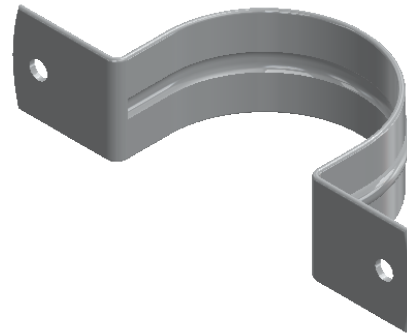

### Saddle Galvanised Pipe 40mm

#### Description

- Complies to AS/NZS 3500
- Protected against electrolysis, corrosion and water hammering
- Suits Galvanised Pipes
- Also available in Chrome Plated

B

B

A

A

**PROPRIETARY AND CONFIDENTIAL**