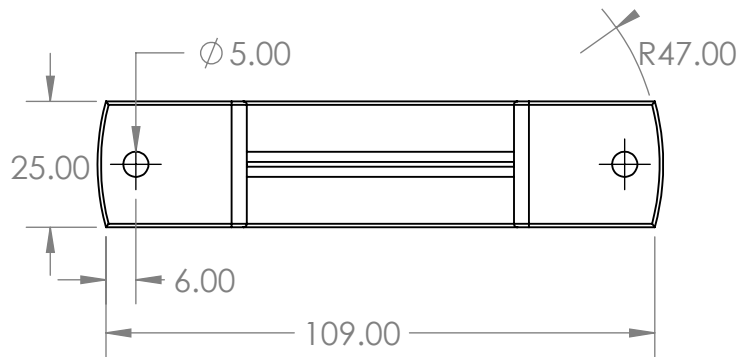

### Saddle Galvanised Pipe 40mm

#### Description

- Complies to AS/NZS 3500
- Protected against electrolysis, corrosion and water hammering
- Suits Galvanised Pipes
- Also available in Chrome Plated

B

B

A

A

**PROPRIETARY AND CONFIDENTIAL**

TITLE:

|            |               |              |
|------------|---------------|--------------|
| SIZE       | DWG. NO.      | REV          |
| <b>A</b>   | <b>IGSG40</b> |              |
| SCALE: 1:2 | WEIGHT:       | SHEET 1 OF 1 |