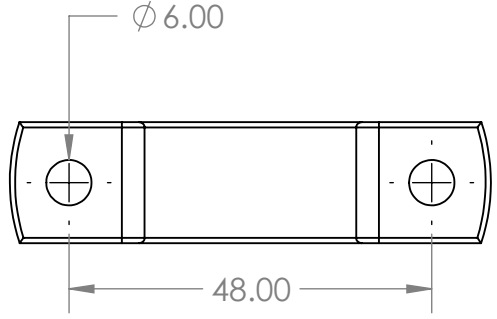

2

1

Saddle Copper Tube N/C 15mm (Pack of 200)

Description

- Complies to AS/NZS 3500
- Protected against electrolysis, corrosion and water hammering
- Suits Copper Tube
- Also available in Chrome Plated

B

B

A

		UNLESS OTHERWISE SPECIFIED:		NAME	DATE
		DIMENSIONS ARE IN INCHES	DRAWN		
		TOLERANCES:	CHECKED		
		FRACTIONAL ±	ENG APPR.		
		ANGULAR: MACH ± BEND ±	MFG APPR.		
		TWO PLACE DECIMAL ±	Q.A.		
		THREE PLACE DECIMAL ±	COMMENTS:		
		INTERPRET GEOMETRIC TOLERANCING PER:			
		MATERIAL			
		FINISH			
NEXT ASSY	USED ON				
APPLICATION		DO NOT SCALE DRAWING			

TITLE:		
SIZE	DWG. NO.	REV
A	IGSC15	
SCALE: 1:1	WEIGHT:	SHEET 1 OF 1

2

1