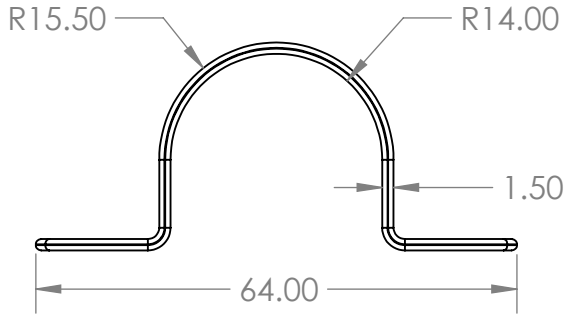

2

1

Saddle Copper Tube N/C 15mm (Pack of 200)

Description

- Complies to AS/NZS 3500
- Protected against electrolysis, corrosion and water hammering
- Suits Copper Tube
- Also available in Chrome Plated

B

B

A

		UNLESS OTHERWISE SPECIFIED:		NAME	DATE
		DIMENSIONS ARE IN INCHES	DRAWN		
		TOLERANCES:	CHECKED		
		FRACTIONAL ±	ENG APPR.		
		ANGULAR: MACH ± BEND ±	MFG APPR.		
		TWO PLACE DECIMAL ±	Q.A.		
		THREE PLACE DECIMAL ±	COMMENTS:		
		INTERPRET GEOMETRIC TOLERANCING PER:			
		MATERIAL			
		FINISH			
NEXT ASSY	USED ON				
APPLICATION		DO NOT SCALE DRAWING			

TITLE:		
SIZE	DWG. NO.	REV
A	IGSC15	
SCALE: 1:1	WEIGHT:	SHEET 1 OF 1

2

1