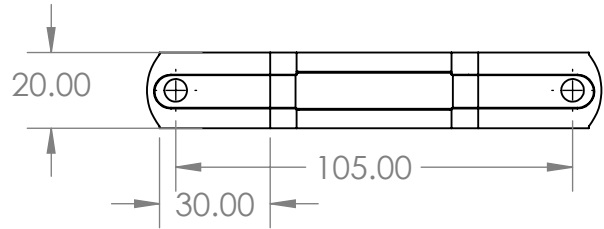

2

1

Clip Pipe Long Leg PVC 90mm

Description

- Complies to AS/NZS 3500
- Protected against electrolysis, corrosion and water hammering
- Suits PVC Downpipes

B

B

A

		UNLESS OTHERWISE SPECIFIED:		NAME	DATE
		DIMENSIONS ARE IN INCHES	DRAWN		
		TOLERANCES:	CHECKED		
		FRACTIONAL ±	ENG APPR.		
		ANGULAR: MACH ± BEND ±	MFG APPR.		
		TWO PLACE DECIMAL ±	Q.A.		
		THREE PLACE DECIMAL ±	COMMENTS:		
		INTERPRET GEOMETRIC TOLERANCING PER:			
		MATERIAL			
		FINISH			
NEXT ASSY	USED ON				
APPLICATION		DO NOT SCALE DRAWING			

TITLE:		
SIZE	DWG. NO.	REV
A	IGCD90	54
SCALE: 1:2	WEIGHT:	SHEET 1 OF 1

2

1