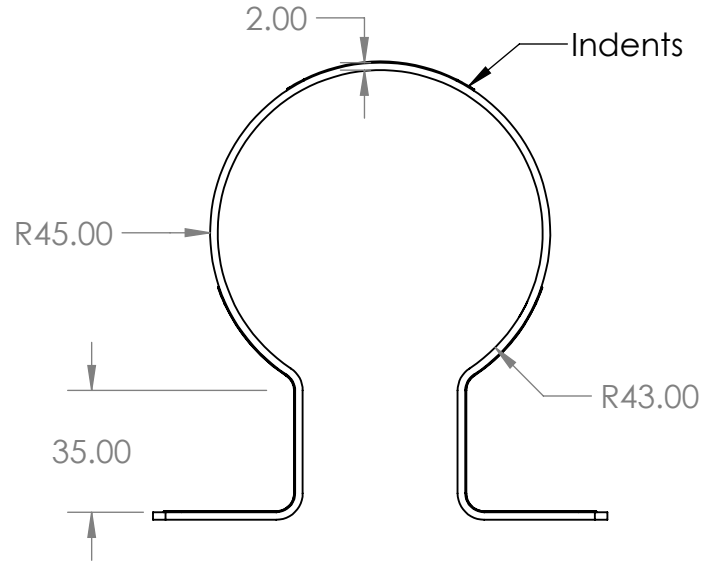

2

1

Clip Pipe Long Leg PVC 90mm

Description

- Complies to AS/NZS 3500
- Protected against electrolysis, corrosion and water hammering
- Suits PVC Downpipes

B

B

A

		UNLESS OTHERWISE SPECIFIED:		NAME	DATE
		DIMENSIONS ARE IN INCHES	DRAWN		
		TOLERANCES:	CHECKED		
		FRACTIONAL ±	ENG APPR.		
		ANGULAR: MACH ± BEND ±	MFG APPR.		
		TWO PLACE DECIMAL ±	Q.A.		
		THREE PLACE DECIMAL ±	COMMENTS:		
		INTERPRET GEOMETRIC TOLERANCING PER:			
		MATERIAL			
		FINISH			
NEXT ASSY	USED ON				
APPLICATION		DO NOT SCALE DRAWING			

TITLE:		
SIZE	DWG. NO.	REV
A	IGCD90	54
SCALE: 1:2	WEIGHT:	SHEET 1 OF 1

2

1