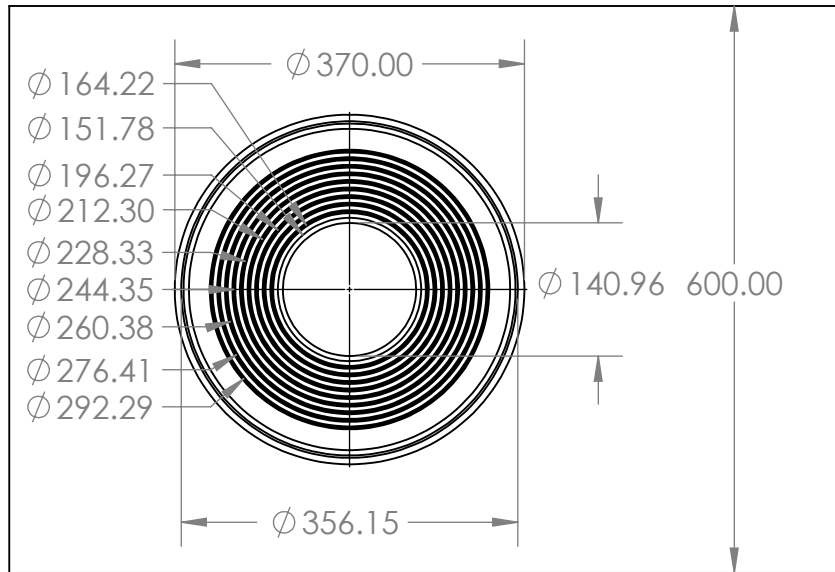

2

1

Aztec ProFlash Roof Collar 170mm – 330mm Black

B

B

Description

Aztec ProFlash® Roof Collars are a versatile solution for a range of pitched and flat roofing applications. The sticky back allows for compatibility with a wide range of roofing materials, providing a clean, traditional appeal with a 10 Year Warranty.

		UNLESS OTHERWISE SPECIFIED:		NAME	DATE
		DIMENSIONS ARE IN INCHES	DRAWN		
		TOLERANCES:	CHECKED		
		FRACTIONAL ±	ENG APPR.		
		ANGULAR: MACH ± BEND ±	MFG APPR.		
		TWO PLACE DECIMAL ±	Q.A.		
		THREE PLACE DECIMAL ±	COMMENTS:		
		INTERPRET GEOMETRIC TOLERANCING PER:			
		MATERIAL			
NEXT ASSY	USED ON	FINISH			
APPLICATION		DO NOT SCALE DRAWING			

TITLE:

SIZE

DWG. NO.

REV

A

AZTPF5B

SCALE: 1:10 WEIGHT:

SHEET 1 OF 1