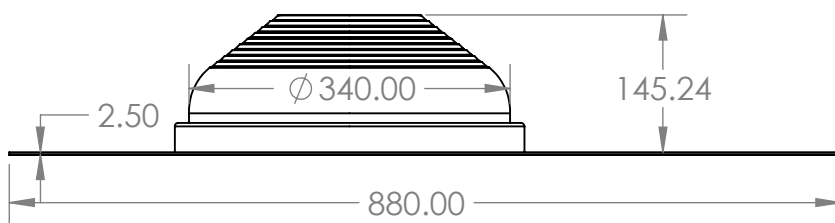

2

1

Aztec ProFlash Roof Collar 170mm – 330mm Black

B

B

Description

Aztec ProFlash® Roof Collars are a versatile solution for a range of pitched and flat roofing applications. The sticky back allows for compatibility with a wide range of roofing materials, providing a clean, traditional appeal with a 10 Year Warranty.

		UNLESS OTHERWISE SPECIFIED:		NAME	DATE
		DIMENSIONS ARE IN INCHES	DRAWN		
		TOLERANCES:	CHECKED		
		FRACTIONAL ±	ENG APPR.		
		ANGULAR: MACH ± BEND ±	MFG APPR.		
		TWO PLACE DECIMAL ±	Q.A.		
		THREE PLACE DECIMAL ±	COMMENTS:		
		INTERPRET GEOMETRIC TOLERANCING PER:			
		MATERIAL			
NEXT ASSY	USED ON	FINISH			
APPLICATION		DO NOT SCALE DRAWING			

TITLE:

SIZE

DWG. NO.

REV

A

AZTPF5B

SCALE: 1:10 WEIGHT:

SHEET 1 OF 1