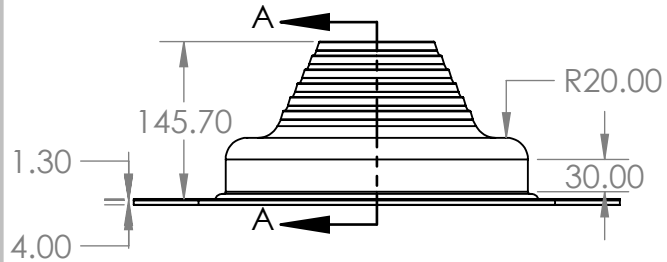

SECTION A-A
SCALE 1 : 7

A