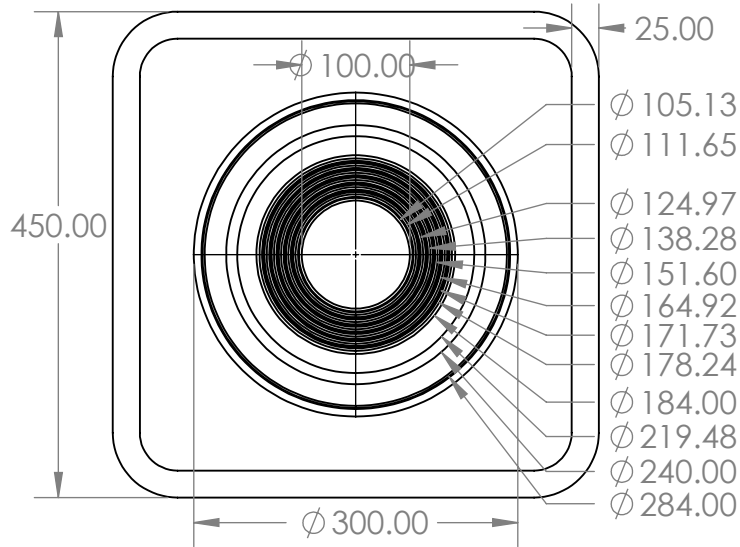

# Aztec MetalFlash Square Base No 6 125mm – 230mm Black

B

## Description

- EPDM rubber.
- Available in Black, Grey and Silicone Red.
- Also available in BHP roofing colours on request.
- Size range: 0mm to 1mt available.
- All EPDM Master Flash pipe flashings have a high temperature resistance of 135°C intermittently. A Silicone Red compound is also available, and this product has a high resistance of 260°C intermittently.
- Complies with BAL rating requirements.

		UNLESS OTHERWISE SPECIFIED:		NAME	DATE
		DIMENSIONS ARE IN INCHES	DRAWN		
		TOLERANCES:	CHECKED		
		FRACTIONAL ±	ENG APPR.		
		ANGULAR: MACH ± BEND ±	MFG APPR.		
		TWO PLACE DECIMAL ±	Q.A.		
		THREE PLACE DECIMAL ±	COMMENTS:		
		INTERPRET GEOMETRIC TOLERANCING PER:			
		MATERIAL			
NEXT ASSY	USED ON	FINISH			
APPLICATION		DO NOT SCALE DRAWING			

TITLE:		
SIZE	DWG. NO.	REV
<b>A</b>	<b>AMF6B</b>	
SCALE: 1:10	WEIGHT:	SHEET 1 OF 1

A

2

1