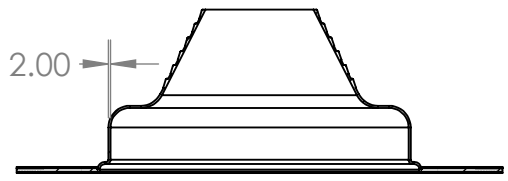

SECTION A-A
SCALE 1 : 7

A