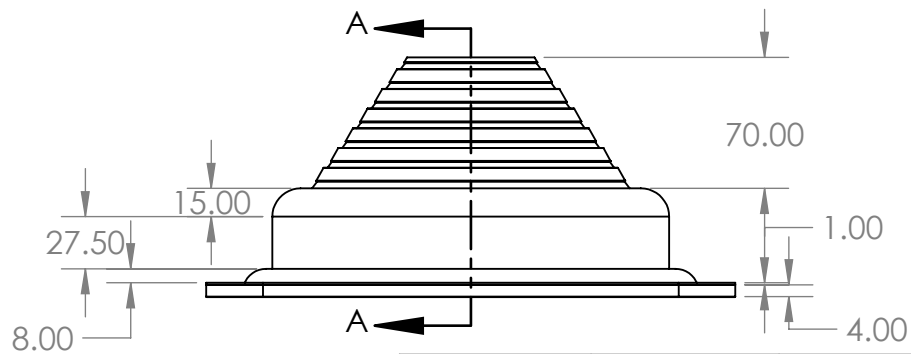

2

1

Aztec MetalFlash Square Base No 4 70mm – 175mm Silicone Red

SECTION A-A
SCALE 1 : 4

B

B

A

A

		UNLESS OTHERWISE SPECIFIED:		NAME	DATE
		DIMENSIONS ARE IN INCHES	DRAWN		
		TOLERANCES:	CHECKED		
		FRACTIONAL ±	ENG APPR.		
		ANGULAR: MACH ± BEND ±	MFG APPR.		
		TWO PLACE DECIMAL ±	Q.A.		
		THREE PLACE DECIMAL ±	COMMENTS:		
		INTERPRET GEOMETRIC TOLERANCING PER:			
		MATERIAL			
NEXT ASSY	USED ON	FINISH			
APPLICATION		DO NOT SCALE DRAWING			

TITLE:

SIZE	DWG. NO.	REV
A	AMF4S	
SCALE: 1:5	WEIGHT:	SHEET 1 OF 1

2

1