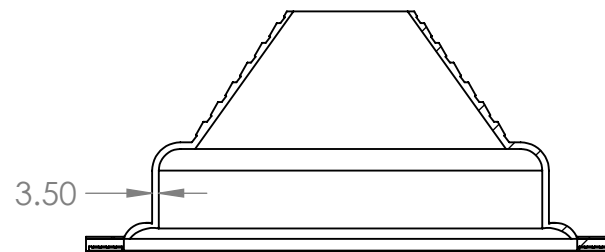

2

1

Aztec MetalFlash Square Base No 4 70mm – 175mm Silicone Red

SECTION A-A
SCALE 1 : 4

B

B

A

A

		UNLESS OTHERWISE SPECIFIED:		NAME	DATE
		DIMENSIONS ARE IN INCHES	DRAWN		
		TOLERANCES:	CHECKED		
		FRACTIONAL ±	ENG APPR.		
		ANGULAR: MACH ± BEND ±	MFG APPR.		
		TWO PLACE DECIMAL ±	Q.A.		
		THREE PLACE DECIMAL ±	COMMENTS:		
		INTERPRET GEOMETRIC TOLERANCING PER:			
		MATERIAL			
NEXT ASSY	USED ON	FINISH			
APPLICATION		DO NOT SCALE DRAWING			