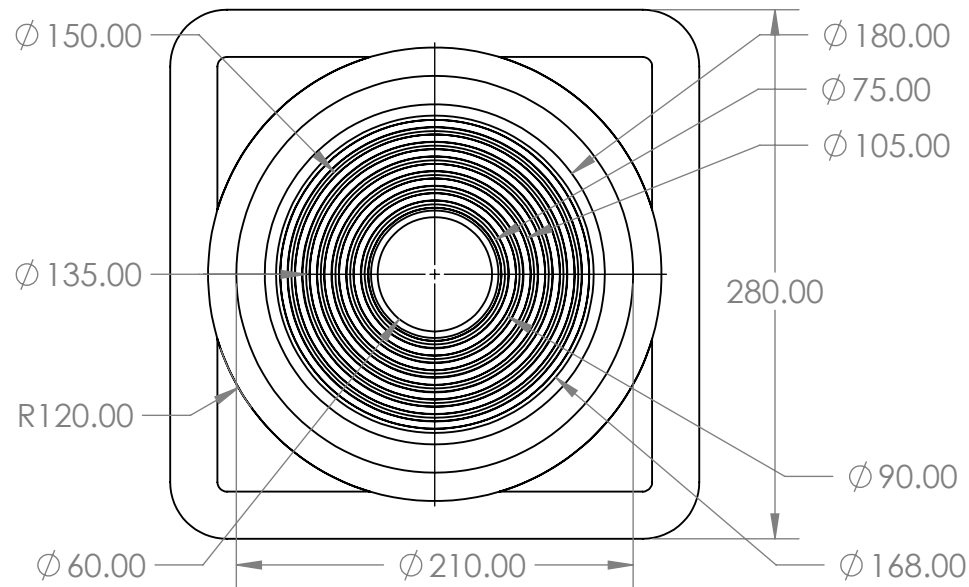

2

1

Aztec MetalFlash Square Base No 4 70mm – 175mm Silicone Red

SECTION A-A
SCALE 1 : 4

B

B

A

A

		UNLESS OTHERWISE SPECIFIED:		NAME	DATE
		DIMENSIONS ARE IN INCHES	DRAWN		
		TOLERANCES:	CHECKED		
		FRACTIONAL ±	ENG APPR.		
		ANGULAR: MACH ± BEND ±	MFG APPR.		
		TWO PLACE DECIMAL ±	Q.A.		
		THREE PLACE DECIMAL ±	COMMENTS:		
		INTERPRET GEOMETRIC TOLERANCING PER:			
		MATERIAL			
NEXT ASSY	USED ON	FINISH			
APPLICATION		DO NOT SCALE DRAWING			

TITLE:

SIZE	DWG. NO.	REV
A	AMF4S	
SCALE: 1:5	WEIGHT:	SHEET 1 OF 1

2

1