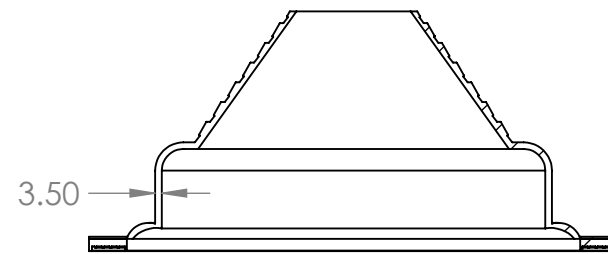

2

1

Aztec MetalFlash Square Base No 4 70mm – 175mm Silicone Red

SECTION A-A
SCALE 1 : 4

B

B

A

A