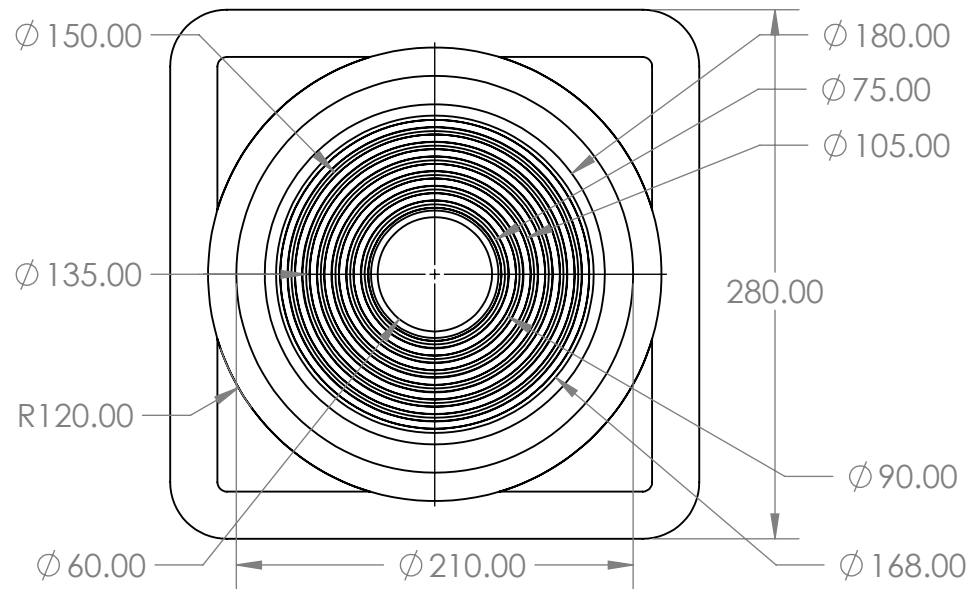

2

1

Aztec MetalFlash Square Base No 4 70mm – 175mm Silicone Red

SECTION A-A
SCALE 1 : 4

B

B

A

A

		UNLESS OTHERWISE SPECIFIED:		NAME	DATE
		DIMENSIONS ARE IN INCHES	DRAWN		
		TOLERANCES:	CHECKED		
		FRACTIONAL ±	ENG APPR.		
		ANGULAR: MACH ± BEND ±	MFG APPR.		
		TWO PLACE DECIMAL ±	Q.A.		
		THREE PLACE DECIMAL ±	COMMENTS:		
		INTERPRET GEOMETRIC TOLERANCING PER:			
		MATERIAL			
NEXT ASSY	USED ON	FINISH			
APPLICATION		DO NOT SCALE DRAWING			

TITLE:

SIZE	DWG. NO.	REV
A	AMF4B	
SCALE: 1:5	WEIGHT:	SHEET 1 OF 1

2

1