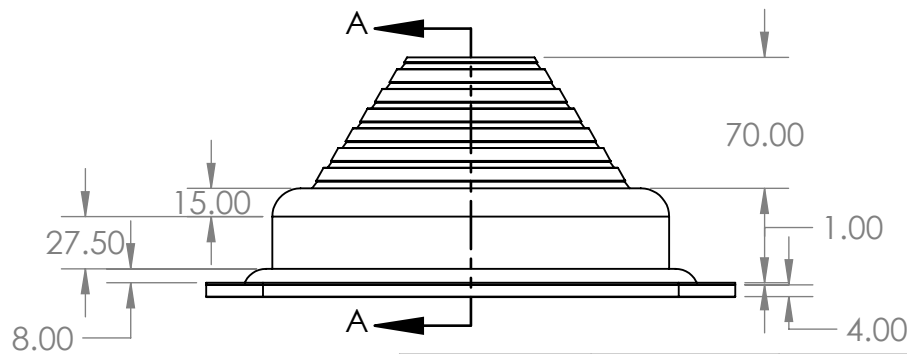

2

1

Aztec MetalFlash Square Base No 4 70mm – 175mm Silicone Red

SECTION A-A
SCALE 1 : 4

B

B

A

A

		UNLESS OTHERWISE SPECIFIED:		NAME	DATE
		DIMENSIONS ARE IN INCHES	DRAWN		
		TOLERANCES:	CHECKED		
		FRACTIONAL ±	ENG APPR.		
		ANGULAR: MACH ± BEND ±	MFG APPR.		
		TWO PLACE DECIMAL ±	Q.A.		
		THREE PLACE DECIMAL ±	COMMENTS:		
		INTERPRET GEOMETRIC TOLERANCING PER:			
		MATERIAL			
NEXT ASSY	USED ON	FINISH			
APPLICATION		DO NOT SCALE DRAWING			

TITLE:

SIZE	DWG. NO.	REV
A	AMF4B	
SCALE: 1:5	WEIGHT:	SHEET 1 OF 1

2

1