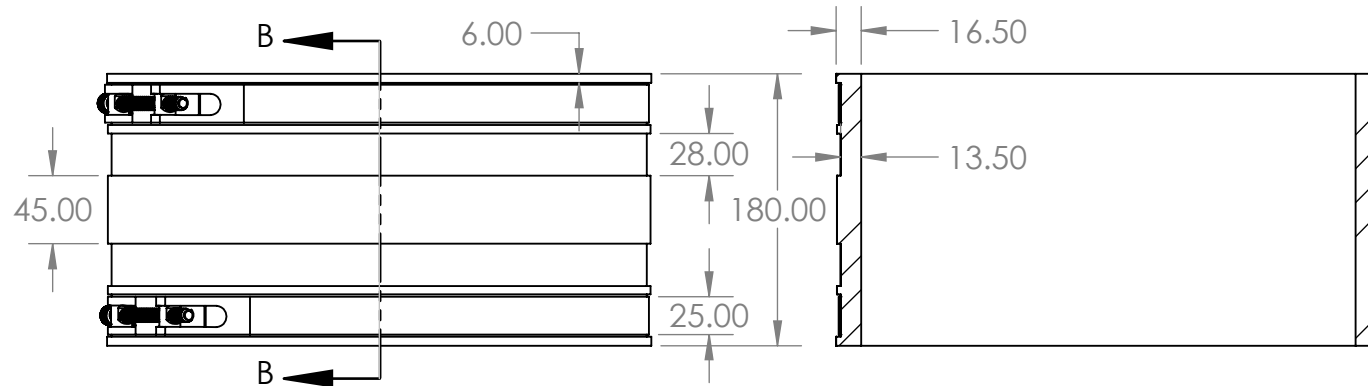

SECTION B-B
SCALE 1 : 5