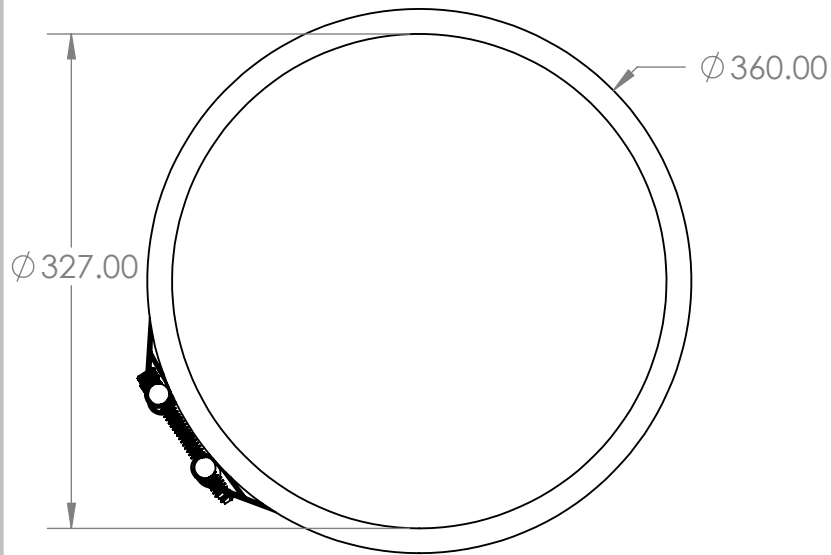

## Description

- Available in two colour options, black or grey.
- Certified to AS/NZS 4327-1995.
- Suitable for low pressure drainage systems.
- Suits multiple pipe materials.
- Below and above ground applications.
- 316 stainless steel bands.
- Temperature range 38c continuous - 60c intermittently.

		UNLESS OTHERWISE SPECIFIED:		NAME	DATE		
		DIMENSIONS ARE IN INCHES TOLERANCES: FRACTIONAL ± ANGULAR: MACH ± BEND ± TWO PLACE DECIMAL ± THREE PLACE DECIMAL ±		DRAWN		TITLE:	
		INTERPRET GEOMETRIC TOLERANCING PER:		CHECKED			
		MATERIAL		ENG APPR.			
		FINISH		MFG APPR.			
NEXT ASSY	USED ON			Q.A.			
APPLICATION		DO NOT SCALE DRAWING		COMMENTS:			
		SIZE	DWG. NO.			REV	
		<b>A AC300PPG</b>					
		SCALE: 1:10		WEIGHT:		SHEET 1 OF 1	