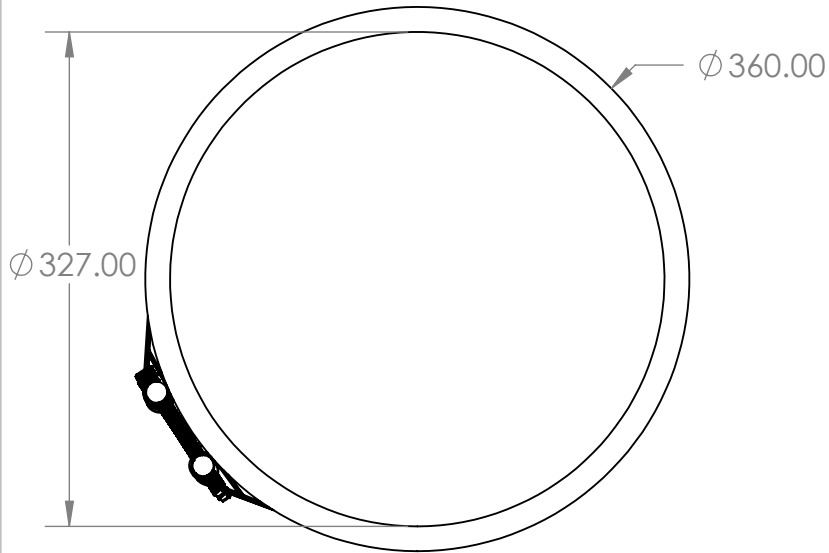

2

1

Aussie Connector 300mm PVC D/C Black

Description

- Available in two colour options, black or grey.
- Certified to AS/NZS 4327-1995.
- Suitable for low pressure drainage systems.
- Suits multiple pipe materials.
- Below and above ground applications.
- 316 stainless steel bands.
- Temperature range 38c continuous - 60c intermittently.

		UNLESS OTHERWISE SPECIFIED:		NAME	DATE		
		DIMENSIONS ARE IN INCHES TOLERANCES: FRACTIONAL ± ANGULAR: MACH ± BEND ± TWO PLACE DECIMAL ± THREE PLACE DECIMAL ±		DRAWN		TITLE:	
		INTERPRET GEOMETRIC TOLERANCING PER:		CHECKED			
		MATERIAL		ENG APPR.			
		FINISH		MFG APPR.			
NEXT ASSY	USED ON			Q.A.			
APPLICATION		DO NOT SCALE DRAWING		COMMENTS:			
		SIZE	DWG. NO.			REV	
		A	AC300PPBDC				
		SCALE: 1:10		WEIGHT:		SHEET 1 OF 1	