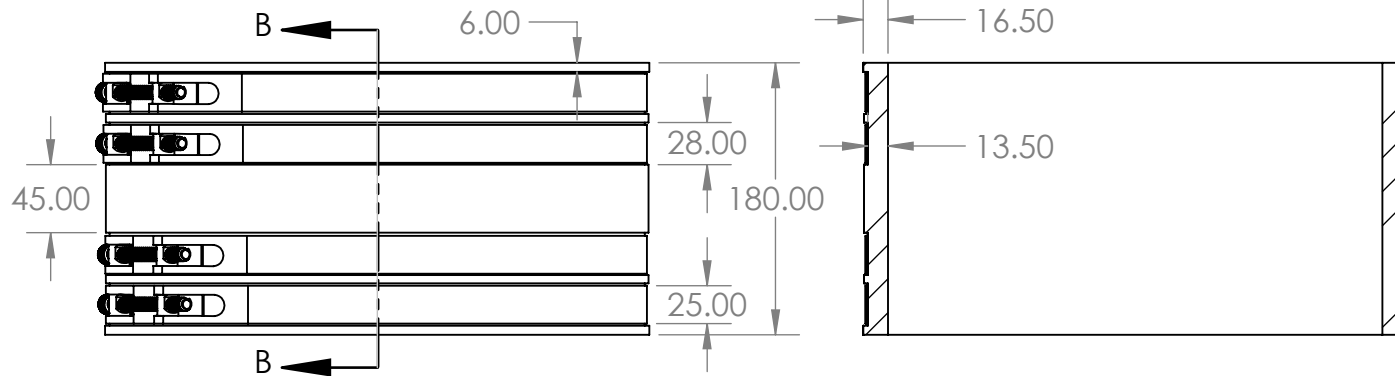

SECTION B-B
SCALE 1 : 5

A

A