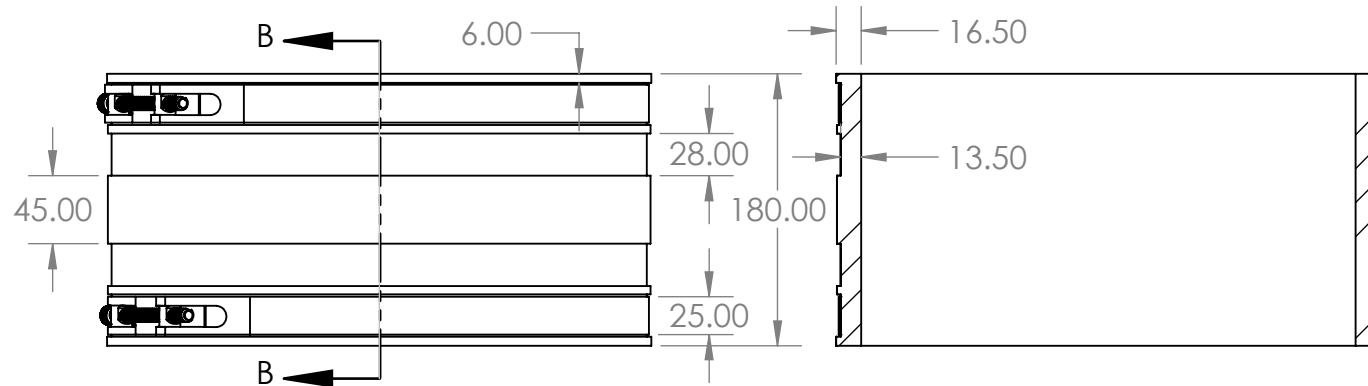

2

1

Aztec Aussie Connector 300mm PVC Black

B

Description

- Available in two colour options, black or grey.
- Certified to AS/NZS 4327-1995.
- Suitable for low pressure drainage systems.
- Suits multiple pipe materials.
- Below and above ground applications.
- 316 stainless steel bands.
- Temperature range 38c continuous - 60c intermittently.

B

A

PROPRIETARY AND CONFIDENTIAL

THE INFORMATION CONTAINED IN THIS DRAWING IS THE SOLE PROPERTY OF AZTEC AUSTRALASIA. ANY REPRODUCTION IN PART OR AS A WHOLE WITHOUT THE WRITTEN PERMISSION OF AZTEC AUSTRALASIA IS PROHIBITED.

		UNLESS OTHERWISE SPECIFIED:		NAME	DATE		
		DIMENSIONS ARE IN INCHES TOLERANCES: FRACTIONAL $\pm$ ANGULAR: MACH $\pm$ BEND $\pm$ TWO PLACE DECIMAL $\pm$ THREE PLACE DECIMAL $\pm$		DRAWN		TITLE:	
		INTERPRET GEOMETRIC TOLERANCING PER:		CHECKED			
		MATERIAL		ENG APPR.			
NEXT ASSY	USED ON	FINISH		MFG APPR.			
APPLICATION		DO NOT SCALE DRAWING		Q.A.			
				COMMENTS:			
		SIZE	DWG. NO.			REV	
		A	AC300PPB				
		SCALE: 1:10		WEIGHT:		SHEET 1 OF 1	

A

2

1