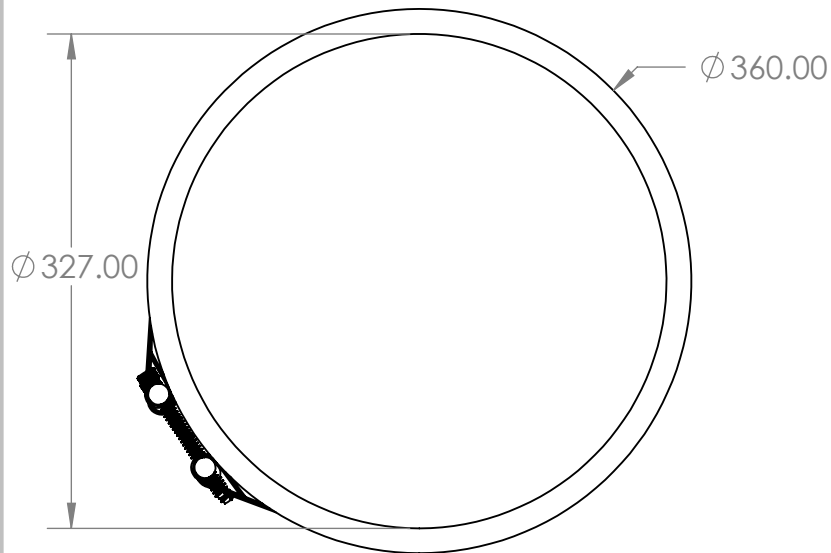

2

1

Aztec Aussie Connector 300mm PVC Black

B

Description

- Available in two colour options, black or grey.
- Certified to AS/NZS 4327-1995.
- Suitable for low pressure drainage systems.
- Suits multiple pipe materials.
- Below and above ground applications.
- 316 stainless steel bands.
- Temperature range 38c continuous - 60c intermittently.

		UNLESS OTHERWISE SPECIFIED:		NAME	DATE		
		DIMENSIONS ARE IN INCHES TOLERANCES: FRACTIONAL \pm ANGULAR: MACH \pm BEND \pm TWO PLACE DECIMAL \pm THREE PLACE DECIMAL \pm		DRAWN		TITLE:	
		INTERPRET GEOMETRIC TOLERANCING PER:		CHECKED			
		MATERIAL		ENG APPR.			
NEXT ASSY	USED ON	FINISH		MFG APPR.			
APPLICATION		DO NOT SCALE DRAWING		Q.A.			
				COMMENTS:			
		SIZE	DWG. NO.			REV	
		A	AC300PPB				
		SCALE: 1:10		WEIGHT:		SHEET 1 OF 1	