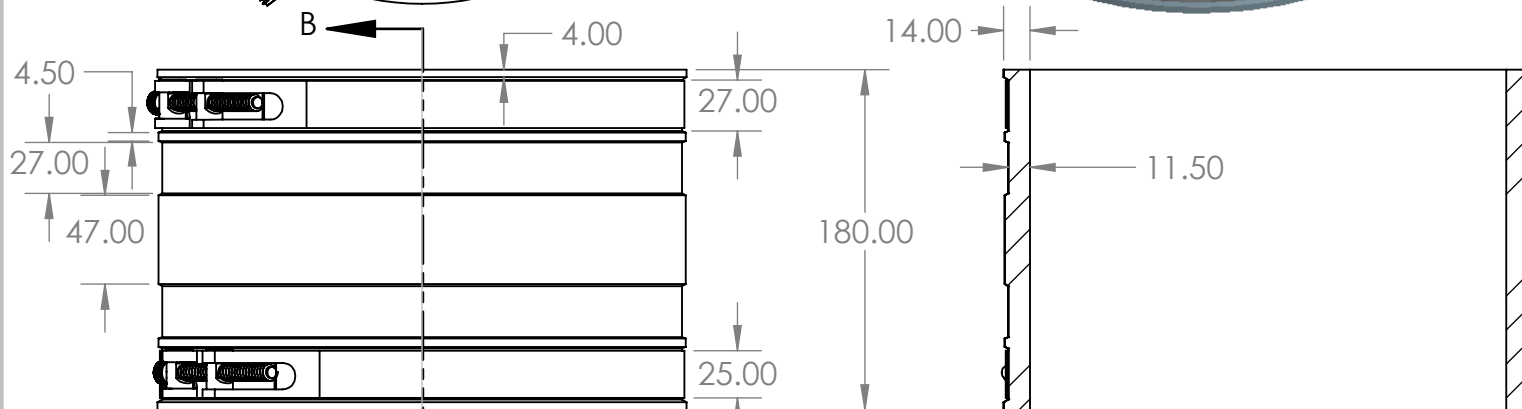

SECTION B-B
SCALE 1 : 4

A

A