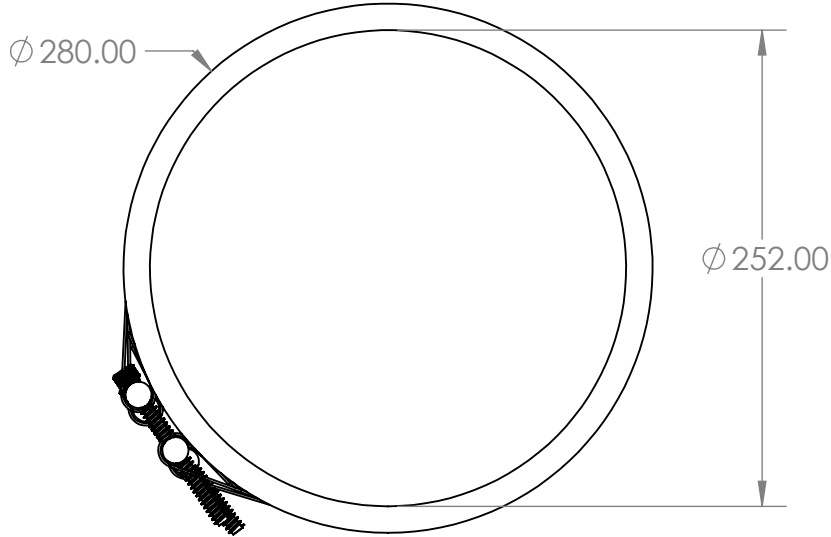

# Aztec Aussie Connector 225mm PVC Grey

## Description

- Available in two colour options, black or grey.
- Certified to AS/NZS 4327-1995.
- Suitable for low pressure drainage systems.
- Suits multiple pipe materials.
- Below and above ground applications.
- 316 stainless steel bands.
- Temperature range 38c continuous - 60c intermittently.

		UNLESS OTHERWISE SPECIFIED:		NAME	DATE
		DIMENSIONS ARE IN INCHES	DRAWN		
		TOLERANCES:	CHECKED		
		FRACTIONAL ±	ENG APPR.		
		ANGULAR: MACH ± BEND ±	MFG APPR.		
		TWO PLACE DECIMAL ±	Q.A.		
		THREE PLACE DECIMAL ±	COMMENTS:		
		INTERPRET GEOMETRIC TOLERANCING PER:			
		MATERIAL			
		FINISH			
NEXT ASSY	USED ON				
APPLICATION		DO NOT SCALE DRAWING			

TITLE:

SIZE	DWG. NO.	REV
<b>A</b>	<b>AC225PPG</b>	
SCALE: 1:10	WEIGHT:	SHEET 1 OF 1

2

1