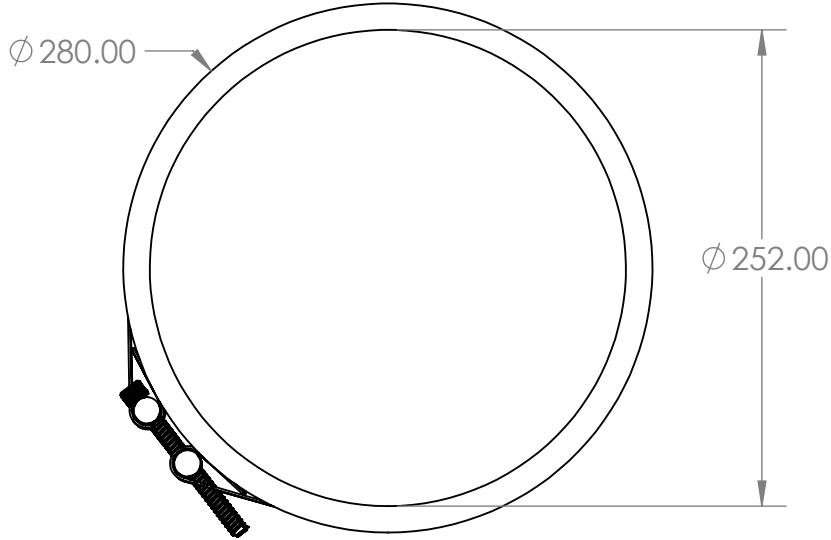

2

1

Aussie Connector 225mm PVC D/C Black

Description

- Available in two colour options, black or grey.
- Certified to AS/NZS 4327-1995.
- Suitable for low pressure drainage systems.
- Suits multiple pipe materials.
- Below and above ground applications.
- 316 stainless steel bands.
- Temperature range 38c continuous - 60c intermittently.

		UNLESS OTHERWISE SPECIFIED:		NAME	DATE
		DIMENSIONS ARE IN INCHES	DRAWN		
		TOLERANCES:	CHECKED		
		FRACTIONAL ±	ENG APPR.		
		ANGULAR: MACH ± BEND ±	MFG APPR.		
		TWO PLACE DECIMAL ±	Q.A.		
		THREE PLACE DECIMAL ±	COMMENTS:		
		INTERPRET GEOMETRIC TOLERANCING PER:			
		MATERIAL			
		FINISH			
NEXT ASSY	USED ON				
APPLICATION		DO NOT SCALE DRAWING			

TITLE:

SIZE	DWG. NO.	REV
A	AC225PPBDC	

SCALE: 1:10	WEIGHT:	SHEET 1 OF 1
-------------	---------	--------------

2

1