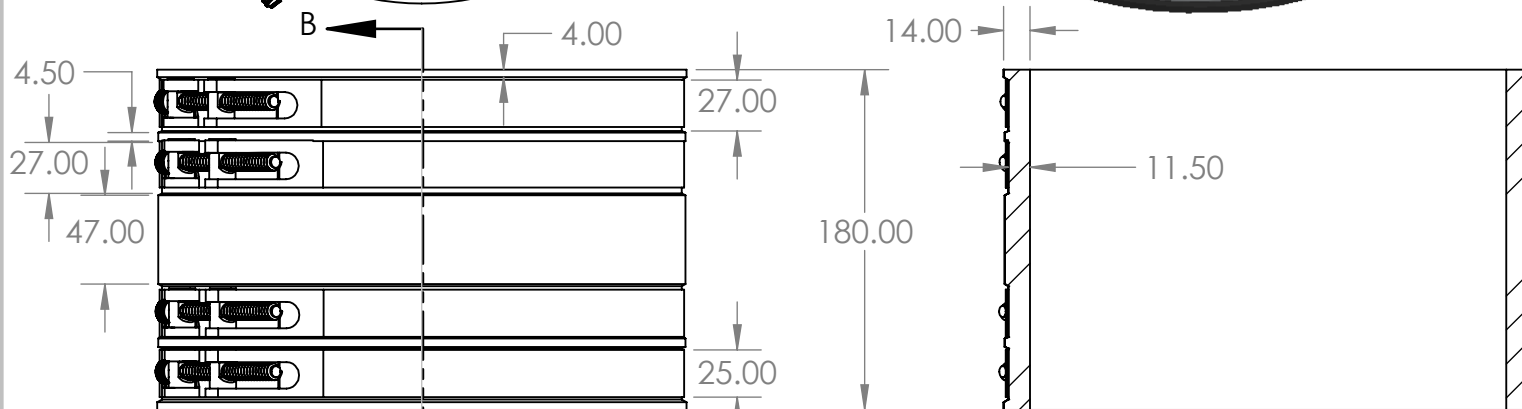

SECTION B-B
SCALE 1 : 4

A

A